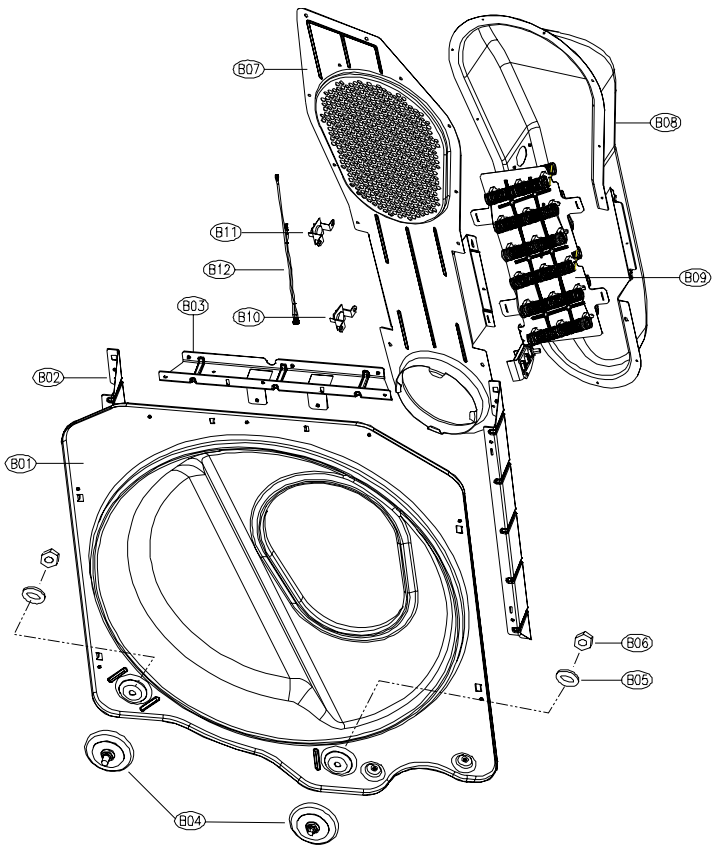

2. DRYER MOTOR ASS'Y

Dryer Motor Assembly

ASKO, TL751XXL - Dryer XXL (TL751XXLWTL)

Pos	Spare part No.	Description	Qty	Comment
M01	3610608500	Motor Bracket	1 Pc's	
M01a	7122401411	Screw - Self Tapping	4 Pc's	
M02	36189L5D00	Dryer Motor	1 Pc's	
M03	3611206000	Motor Clamp	2 Pc's	
M04	3610609100	Idler Bracket	1 Pc's	
M05	3615115500	Idler Spring	1 Pc's	
M06	3616003000	Idler Bolt	1 Pc's	
M07	3619047500	Micro Switch	1 Pc's	
M07a	7121301611	Screw-Self Tapping	2 Pc's	
M08	3611144900	Fan Case - Front	1 Pc's	
M09	3611145000	Fan Case - Rear	1 Pc's	
M10	3612323200	Pipe Gasket	1 Pc's	
M10a	7122401411	Screw - Self Tapping	3 Pc's	
M10b	7112401411	Screw-Self Tapping	2 Pc's	
M11	3619047620	Fan Thermistat - High Limit	1 Pc's	
M11a	7121300811	Screw-Self Tapping	2 Pc's	
M12	361AAAAC20	Thermistor	1 Pc's	
M12a	7122401411	Screw - Self Tapping	1 Pc's	
M13	3611886200	Fan Impeller	1 Pc's	
M14	3616039100	Lock Washer	1 Pc's	
M15	3616039200	Lock Nut	1 Pc's	
M16	3611428200	Fan Cover	1 Pc's	
M16a	7122401411	Screw - Self Tapping	2 Pc's	

3. SUPPORT DRUM REAR ASS'Y

Drum Support Rear Assembly

ASKO, TL751XXL - Dryer XXL (TL751XXLWTL)

Pos	Spare part No.	Description	Qty	Comment
B01	3615304500	Drum Support Rear	1 Pc's	
B01a	7122401411	Screw - Self Tapping	6 Pc's	
B02	3610608800	Support Bracket Right Side	1 Pc's	
B03	3610608900	Support Bracket Right Upper	1 Pc's	
B03a	7122401411	Screw - Self Tapping	7 Pc's	
B04	3614714400	Drum Roller	2 Pc's	
B05	3616039400	Washer - Roller	2 Pc's	
B06	3616039300	Nut - Roller	2 Pc's	
B07	3617510300	Inlet Duct - Front	1 Pc's	
B07a	7122400811	Screw-Self Tapping	6 Pc's	
B08	3617510200	Inlet Duct - Rear	1 Pc's	
B08a	7122400811	Screw-Self Tapping	6 Pc's	
B09	3612802500	Heater - Dryer	1 Pc's	
B10	3619047610	Safety Thermostat - Non Re-set	1 Pc's	
B10a	7122400811	Screw-Self Tapping	2 Pc's	
B11	3619047600	Thermostat - Hi Limit	1 Pc's	
B11a	7122400811	Screw-Self Tapping	2 Pc's	
B12	3612797100	Heater Harness - Dryer	1 Pc's	