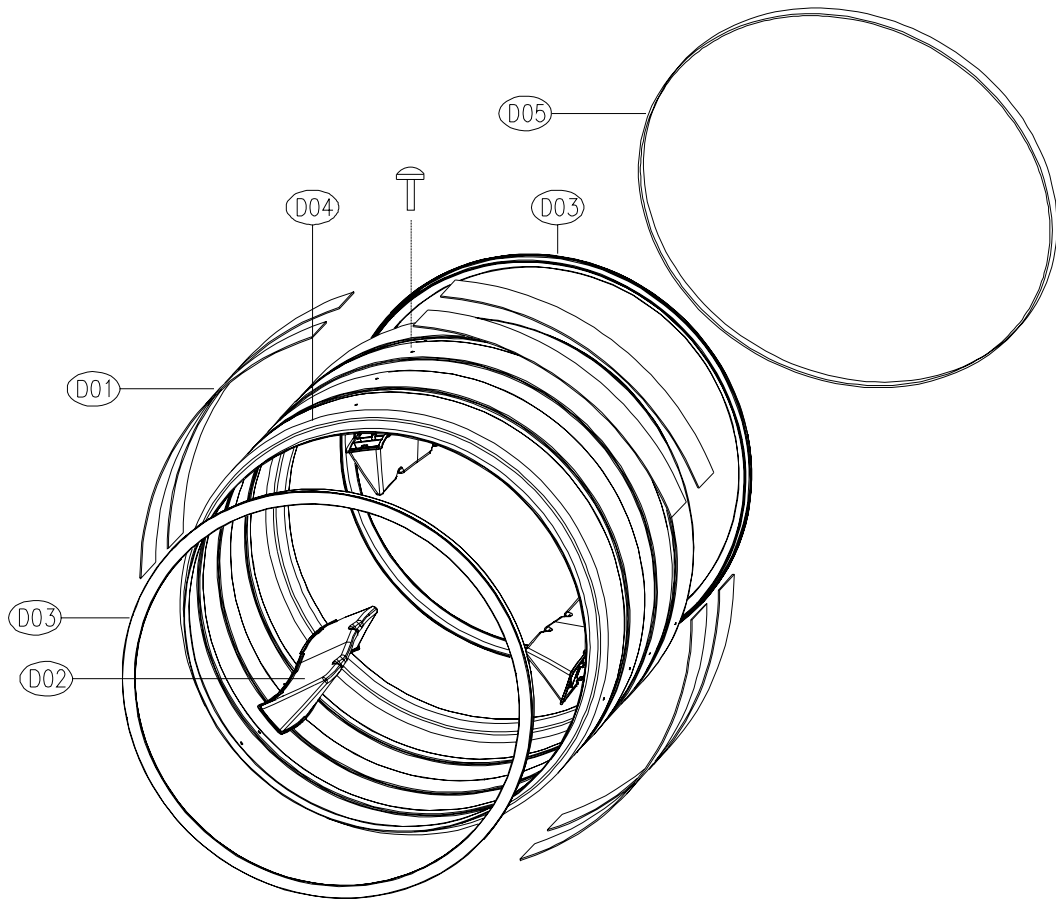

4. SUPPORT DRUM FRONT ASS'Y

Drum Support Front Assembly

ASKO, TL751XXL - Dryer XXL (TL751XXLWTL)

Pos	Spare part No.	Description	Qty	Comment
S01	3615304600	Drum Support Front	1 Pc's	
S02	3613053400	Lamp Housing	1 Pc's	
S03	3613053300	Lamp Socket	1 Pc's	
S05	3615505100	Lamp Cover	1 Pc's	
S05a	7112401208	Screw-Self Tapping	1 Pc's	
S06	3614714400	Drum Roller	2 Pc's	
S07	3616039400	Washer - Roller	2 Pc's	
S08	3616039300	Nut - Roller	2 Pc's	
S09	3611909700	Filter Body - Rear	1 Pc's	
S10	3611909600	Filter Body - Front	1 Pc's	
S11	3611909500	Lint Filter	1 Pc's	
S12	3617500400	Outlet Duct	1 Pc's	
S12a	7112401408	Screw-Self Tapping	3 Pc's	
S12b	7122401411	Screw - Self Tapping	3 Pc's	
S13	3614825500	Moisture Sensor	2 Pc's	
S14	3612009600	Sensor Bracket - Center	1 Pc's	
S15	3612009700	Sensor Bracket - Right	1 Pc's	
S16	3612797200	Harness - Sensor	1 Pc's	
S17	3613802400	Harness Clip	1 Pc's	

5. DRUM ASS'Y

Drum Assembly

ASKO, TL751XXL - Dryer XXL (TL751XXLWTL)

Pos	Spare part No.	Description	Qty	Comment
D01	361411100	Drum Pad	6 Pc's	
D02	361A401000	Drum Paddle	3 Pc's	
D02a	7122502008	Screw-Self Tapping	12 Pc's	
D03	3614010600	Drum Seal	2 Pc's	
D04	3617010000	Drum	1 Pc's	
D05	3616591200	Belt	1 Pc's	