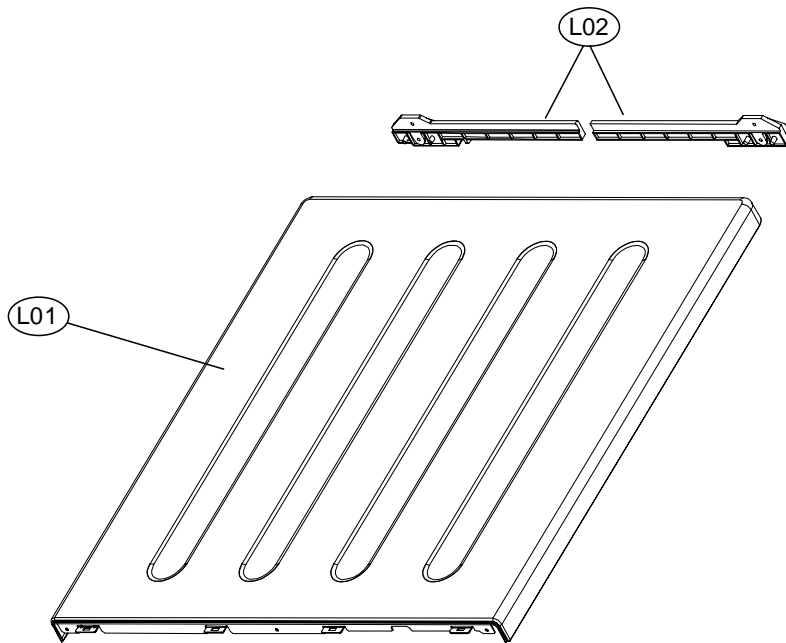

8. PLATE T ASSY