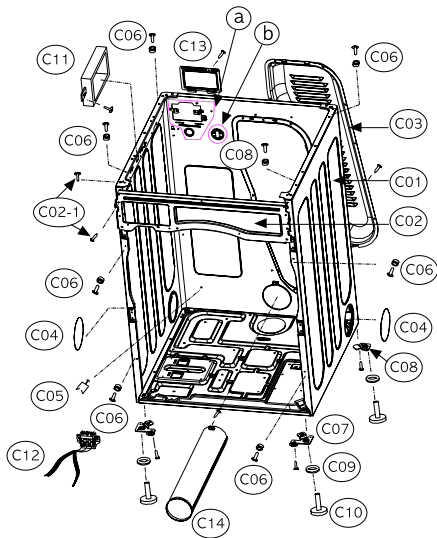

1. CABINET ASS'Y

Cabinet Assembly

ASKO, TL751XXL - Dryer XXL (TL751XXLWTL)

Pos	Spare part No.	Description	Qty	Comment
C01	3610812300	Cabinet Complete	1 Pc's	
C02	3612207900	Front Frame Upper	1 Pc's	
C02-1	7122401411	Screw - Self Tapping	6 Pc's	
C03	3611427900	Back Cover	1 Pc's	
C03a	7122401411	Screw - Self Tapping	12 Pc's	
C04	3611428000	Vent Duct Cover	2 Pc's	
C05	3613802300	Harness Clip	14 Pc's	
C06	3612008000	Panel Clip	8 Pc's	
C06a	7122401411	Screw - Self Tapping	8 Pc's	
C07	3615304200	Front Leg Support	2 Pc's	
C08	3615304300	Rear Leg Support	2 Pc's	
C09	3612006400	Leg Locking Nut	4 Pc's	
C10	3612100600	Leveling Foot	4 Pc's	
C10a	7122401411	Screw - Self Tapping	8 Pc's	
C11	PRPSSWAD45	Power Main PCB Dryer	1 Pc's	
C11a	7122401411	Screw - Self Tapping	2 Pc's	
C12	3612797000	Harness - Power Main PCB	1 Pc's	
C12a	7122401411	Screw - Self Tapping	2 Pc's	
C12b	7S422X4081	Earth Ground Screw	2 Pc's	
C13	3611428100	Terminal Block Cover	1 Pc's	
C13a	71224014011	Screw-Self Tapping	1 Pc's	
C14	3614413500	Exhaust Duct	1 Pc's	
C14a	7112401008	Screw-Self Tapping	1 Pc's	

7. PANEL F ASS'Y

Control Panel Assembly

ASKO, TL751XXL - Dryer XXL (TL751XXLWTL)

Pos	Spare part No.	Description	Qty	Comment
P01	3614288900	Front Control Panel	1 Pc's	
P01a	71224012411	Screw - Self Tapping	1 Pc's	
P02	3616637800	Power Button	1 Pc's	
P03	3615506300	Lens Cover - Prg Selector	1 Pc's	
P04	3616637900	Start Button	1 Pc's	
P05	3615506400	Program Lens Cover	1 Pc's	
P06	3616638100	Option Button	7 Pc's	
P07	3616638200	Program Knob - Outer	1 Pc's	
P08	3616638200	Program Knob - Outer	1 Pc's	
P09	3616638300	Program Knob - Inner	1 Pc's	
P10	3613054700	Program Knob Lens	1 Pc's	
P11	3613054500	Program Knob Lens Holder	1 Pc's	
P12	3613054600	Lens Cover - Prg Option	1 Pc's	
P13	PRPSSWAD55	Control Unit PCB	1 Pc's	
P14	3611147600	Control Unit Case - PCB Front	1 Pc's	
P14a	71224012411	Screw - Self Tapping	7 Pc's	
P15	3610917700	Screw Cap	1 Pc's	