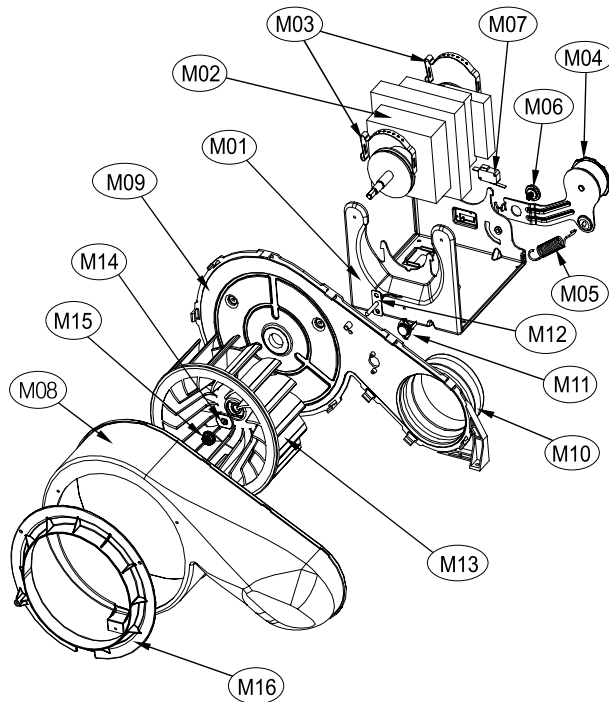

6. CABINET FRONT ASS'Y

Cabinet Front Assembly

ASKO, TL751XXL - Dryer XXL (TL751XXLWTL)

Pos	Spare part No.	Description	Qty	Comment
F01	3610812500	Front Panel	1 Pc's	
F02	3612323300	Front Panel Gasket	4 Pc's	
F03	3615304400	Hinge Support	2 Pc's	
F04	3619047700	Door Switch	1 Pc's	
F05	3613802500	Door Lock	1 Pc's	
F05a	7002401608	Machine Screw	2 Pc's	
F06	3612208000	Door Frame	1 Pc's	
F07	361310110	Door Hook	1 Pc's	
F07a	7115401608	Screw-Self Tapping	1 Pc's	
F08	3612903600	Door Hinge	1 Pc's	
F08a	3616030000	Screw - Self Tapping	4 Pc's	
F09	3610916500	Door Hinge Cap	2 Pc's	
F10	3612323000	Door Gasket	1 Pc's	
F11	36117ABR00	Door Glass	1 Pc's	
F12	3618304300	Door Glass Protection	1 Pc's	
F13	3612208100	Door Frame	1 Pc's	
F13a	7115402008	Screw - Self Tapping	13 Pc's	
F14	3611428300	Door Handle	1 Pc's	

2. DRYER MOTOR ASS'Y

Dryer Motor Assembly

ASKO, TL751XXL - Dryer XXL (TL751XXLWTL)

Pos	Spare part No.	Description	Qty	Comment
M01	3610608500	Motor Bracket	1 Pc's	
M01a	7122401411	Screw - Self Tapping	4 Pc's	
M02	36189L5D00	Dryer Motor	1 Pc's	
M03	3611206000	Motor Clamp	2 Pc's	
M04	3610609100	Idler Bracket	1 Pc's	
M05	3615115500	Idler Spring	1 Pc's	
M06	3616003000	Idler Bolt	1 Pc's	
M07	3619047500	Micro Switch	1 Pc's	
M07a	7121301611	Screw-Self Tapping	2 Pc's	
M08	3611144900	Fan Case - Front	1 Pc's	
M09	3611145000	Fan Case - Rear	1 Pc's	
M10	3612323200	Pipe Gasket	1 Pc's	
M10a	7122401411	Screw - Self Tapping	3 Pc's	
M10b	7112401411	Screw-Self Tapping	2 Pc's	
M11	3619047620	Fan Thermistat - High Limit	1 Pc's	
M11a	7121300811	Screw-Self Tapping	2 Pc's	
M12	361AAAAC20	Thermistor	1 Pc's	
M12a	7122401411	Screw - Self Tapping	1 Pc's	
M13	3611886200	Fan Impeller	1 Pc's	
M14	3616039100	Lock Washer	1 Pc's	
M15	3616039200	Lock Nut	1 Pc's	
M16	3611428200	Fan Cover	1 Pc's	
M16a	7122401411	Screw - Self Tapping	2 Pc's	