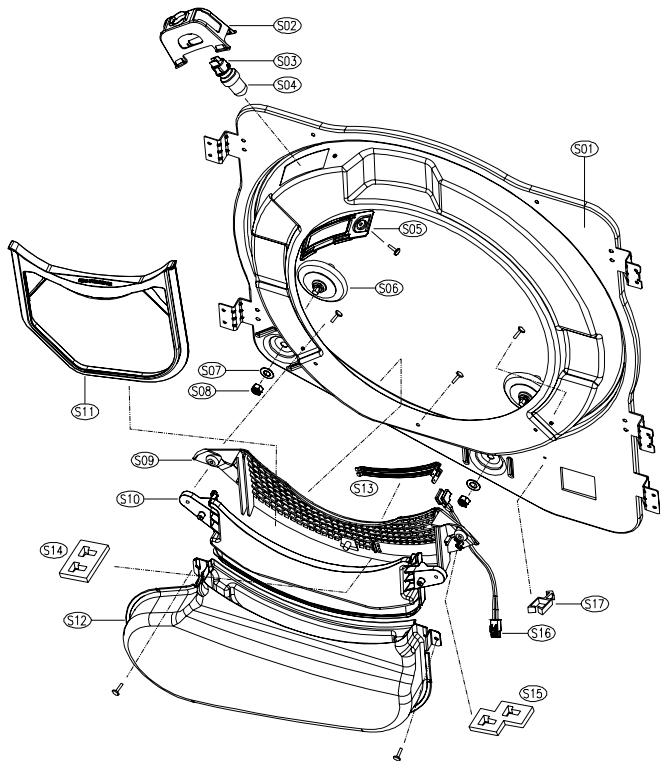

3. SUPPORT DRUM REAR ASS'Y

Drum Support Rear Assembly

ASKO, TL751XXL - Dryer XXL (TL751XXLWTL)

Pos	Spare part No.	Description	Qty	Comment
B01	3615304500	Drum Support Rear	1 Pc's	
B01a	7122401411	Screw - Self Tapping	6 Pc's	
B02	3610608800	Support Bracket Right Side	1 Pc's	
B03	3610608900	Support Bracket Right Upper	1 Pc's	
B03a	7122401411	Screw - Self Tapping	7 Pc's	
B04	3614714400	Drum Roller	2 Pc's	
B05	3616039400	Washer - Roller	2 Pc's	
B06	3616039300	Nut - Roller	2 Pc's	
B07	3617510300	Inlet Duct - Front	1 Pc's	
B07a	7122400811	Screw-Self Tapping	6 Pc's	
B08	3617510200	Inlet Duct - Rear	1 Pc's	
B08a	7122400811	Screw-Self Tapping	6 Pc's	
B09	3612802500	Heater - Dryer	1 Pc's	
B10	3619047610	Safety Thermostat - Non Re-set	1 Pc's	
B10a	7122400811	Screw-Self Tapping	2 Pc's	
B11	3619047600	Thermostat - Hi Limit	1 Pc's	
B11a	7122400811	Screw-Self Tapping	2 Pc's	
B12	3612797100	Heater Harness - Dryer	1 Pc's	

4. SUPPORT DRUM FRONT ASS'Y

Drum Support Front Assembly

ASKO, TL751XXL - Dryer XXL (TL751XXLWTL)

Pos	Spare part No.	Description	Qty	Comment
S01	3615304600	Drum Support Front	1 Pc's	
S02	3613053400	Lamp Housing	1 Pc's	
S03	3613053300	Lamp Socket	1 Pc's	
S05	3615505100	Lamp Cover	1 Pc's	
S05a	7112401208	Screw-Self Tapping	1 Pc's	
S06	3614714400	Drum Roller	2 Pc's	
S07	3616039400	Washer - Roller	2 Pc's	
S08	3616039300	Nut - Roller	2 Pc's	
S09	3611909700	Filter Body - Rear	1 Pc's	
S10	3611909600	Filter Body - Front	1 Pc's	
S11	3611909500	Lint Filter	1 Pc's	
S12	3617500400	Outlet Duct	1 Pc's	
S12a	7112401408	Screw-Self Tapping	3 Pc's	
S12b	7122401411	Screw - Self Tapping	3 Pc's	
S13	3614825500	Moisture Sensor	2 Pc's	
S14	3612009600	Sensor Bracket - Center	1 Pc's	
S15	3612009700	Sensor Bracket - Right	1 Pc's	
S16	3612797200	Harness - Sensor	1 Pc's	
S17	3613802400	Harness Clip	1 Pc's	