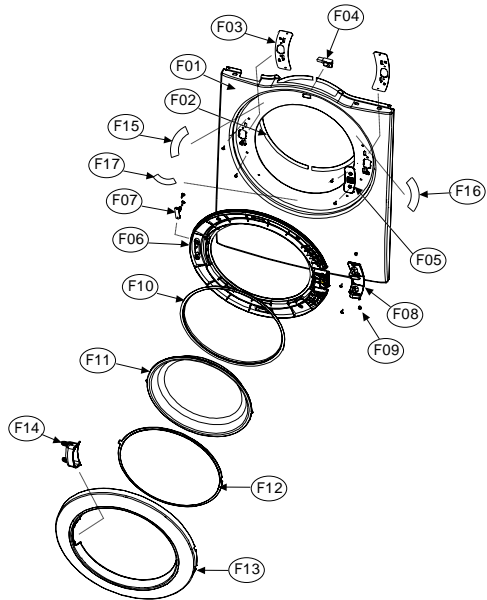

7. PANEL F ASS'Y

Control Panel Assembly

ASKO, TL751XXL - Dryer XXL (TL751XXLWTL)

Pos	Spare part No.	Description	Qty	Comment
P01	3614288900	Front Control Panel	1 Pc's	
P01a	71224012411	Screw - Self Tapping	1 Pc's	
P02	3616637800	Power Button	1 Pc's	
P03	3615506300	Lens Cover - Prg Selector	1 Pc's	
P04	3616637900	Start Button	1 Pc's	
P05	3615506400	Program Lens Cover	1 Pc's	
P06	3616638100	Option Button	7 Pc's	
P07	3616638200	Program Knob - Outer	1 Pc's	
P08	3616638200	Program Knob - Outer	1 Pc's	
P09	3616638300	Program Knob - Inner	1 Pc's	
P10	3613054700	Program Knob Lens	1 Pc's	
P11	3613054500	Program Knob Lens Holder	1 Pc's	
P12	3613054600	Lens Cover - Prg Option	1 Pc's	
P13	PRPSSWAD55	Control Unit PCB	1 Pc's	
P14	3611147600	Control Unit Case - PCB Front	1 Pc's	
P14a	71224012411	Screw - Self Tapping	7 Pc's	
P15	3610917700	Screw Cap	1 Pc's	

8. PLATE T ASSY

Top Pnael & Dryer Rack

ASKO, TL751XXL - Dryer XXL (TL751XXLWTL)

Pos	Spare part No.	Description	Qty	Comment
A01	36124234000	Dryer Rack	1 Pc's	
L01	3614533010	Top Panel	1 Pc's	
L02	3615304110	Top Panel Support	2 Pc's	
L02a	7122401411	Screw - Self Tapping	4 Pc's	

6. CABINET FRONT ASS'Y

Cabinet Front Assembly

ASKO, TL751XXL - Dryer XXL (TL751XXLWTL)

Pos	Spare part No.	Description	Qty	Comment
F01	3610812500	Front Panel	1 Pc's	
F02	3612323300	Front Panel Gasket	4 Pc's	
F03	3615304400	Hinge Support	2 Pc's	
F04	3619047700	Door Switch	1 Pc's	
F05	3613802500	Door Lock	1 Pc's	
F05a	7002401608	Machine Screw	2 Pc's	
F06	3612208000	Door Frame	1 Pc's	
F07	361310110	Door Hook	1 Pc's	
F07a	7115401608	Screw-Self Tapping	1 Pc's	
F08	3612903600	Door Hinge	1 Pc's	
F08a	3616030000	Screw - Self Tapping	4 Pc's	
F09	3610916500	Door Hinge Cap	2 Pc's	
F10	3612323000	Door Gasket	1 Pc's	
F11	36117ABR00	Door Glass	1 Pc's	
F12	3618304300	Door Glass Protection	1 Pc's	
F13	3612208100	Door Frame	1 Pc's	
F13a	7115402008	Screw - Self Tapping	13 Pc's	
F14	3611428300	Door Handle	1 Pc's	