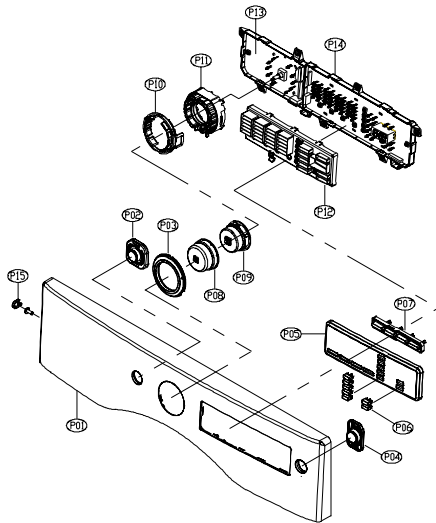

1. CABINET ASS'Y

Cabinet Assembly

ASKO, TL751XXL - Dryer XXL (TL751XXLWTL)

Pos	Spare part No.	Description	Qty	Comment
C01	3610812300	Cabinet Complete	1 Pc's	
C02	3612207900	Front Frame Upper	1 Pc's	
C02-1	7122401411	Screw - Self Tapping	6 Pc's	
C03	3611427900	Back Cover	1 Pc's	
C03a	7122401411	Screw - Self Tapping	12 Pc's	
C04	3611428000	Vent Duct Cover	2 Pc's	
C05	3613802300	Harness Clip	14 Pc's	
C06	3612008000	Panel Clip	8 Pc's	
C06a	7122401411	Screw - Self Tapping	8 Pc's	
C07	3615304200	Front Leg Support	2 Pc's	
C08	3615304300	Rear Leg Support	2 Pc's	
C09	3612006400	Leg Locking Nut	4 Pc's	
C10	3612100600	Leveling Foot	4 Pc's	
C10a	7122401411	Screw - Self Tapping	8 Pc's	
C11	PRPSSWAD45	Power Main PCB Dryer	1 Pc's	
C11a	7122401411	Screw - Self Tapping	2 Pc's	
C12	3612797000	Harness - Power Main PCB	1 Pc's	
C12a	7122401411	Screw - Self Tapping	2 Pc's	
C12b	7S422X4081	Earth Ground Screw	2 Pc's	
C13	3611428100	Terminal Block Cover	1 Pc's	
C13a	71224014011	Screw-Self Tapping	1 Pc's	
C14	3614413500	Exhaust Duct	1 Pc's	
C14a	7112401008	Screw-Self Tapping	1 Pc's	

7. PANEL F ASS'Y

Control Panel Assembly

ASKO, TL751XXL - Dryer XXL (TL751XXLWTL)

Pos	Spare part No.	Description	Qty	Comment
P01	3614288900	Front Control Panel	1 Pc's	
P01a	71224012411	Screw - Self Tapping	1 Pc's	
P02	3616637800	Power Button	1 Pc's	
P03	3615506300	Lens Cover - Prg Selector	1 Pc's	
P04	3616637900	Start Button	1 Pc's	
P05	3615506400	Program Lens Cover	1 Pc's	
P06	3616638100	Option Button	7 Pc's	
P07	3616638200	Program Knob - Outer	1 Pc's	
P08	3616638200	Program Knob - Outer	1 Pc's	
P09	3616638300	Program Knob - Inner	1 Pc's	
P10	3613054700	Program Knob Lens	1 Pc's	
P11	3613054500	Program Knob Lens Holder	1 Pc's	
P12	3613054600	Lens Cover - Prg Option	1 Pc's	
P13	PRPSSWAD55	Control Unit PCB	1 Pc's	
P14	3611147600	Control Unit Case - PCB Front	1 Pc's	
P14a	71224012411	Screw - Self Tapping	7 Pc's	
P15	3610917700	Screw Cap	1 Pc's	